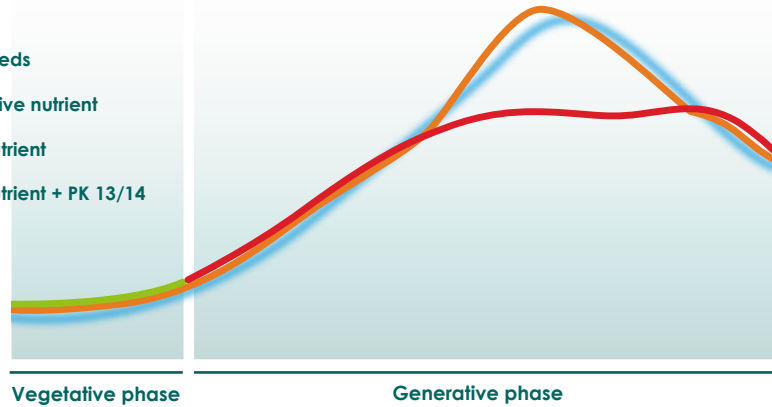

PK 13/14 VS PLANT NEEDS

- Plant needs
- Vegetative nutrient
- Floral nutrient
- Floral nutrient + PK 13/14

PK Fertilizer solution
PK 5-10
Reg No. B 5971 Act. No. 36
of 1947 / Fertilizer group 1